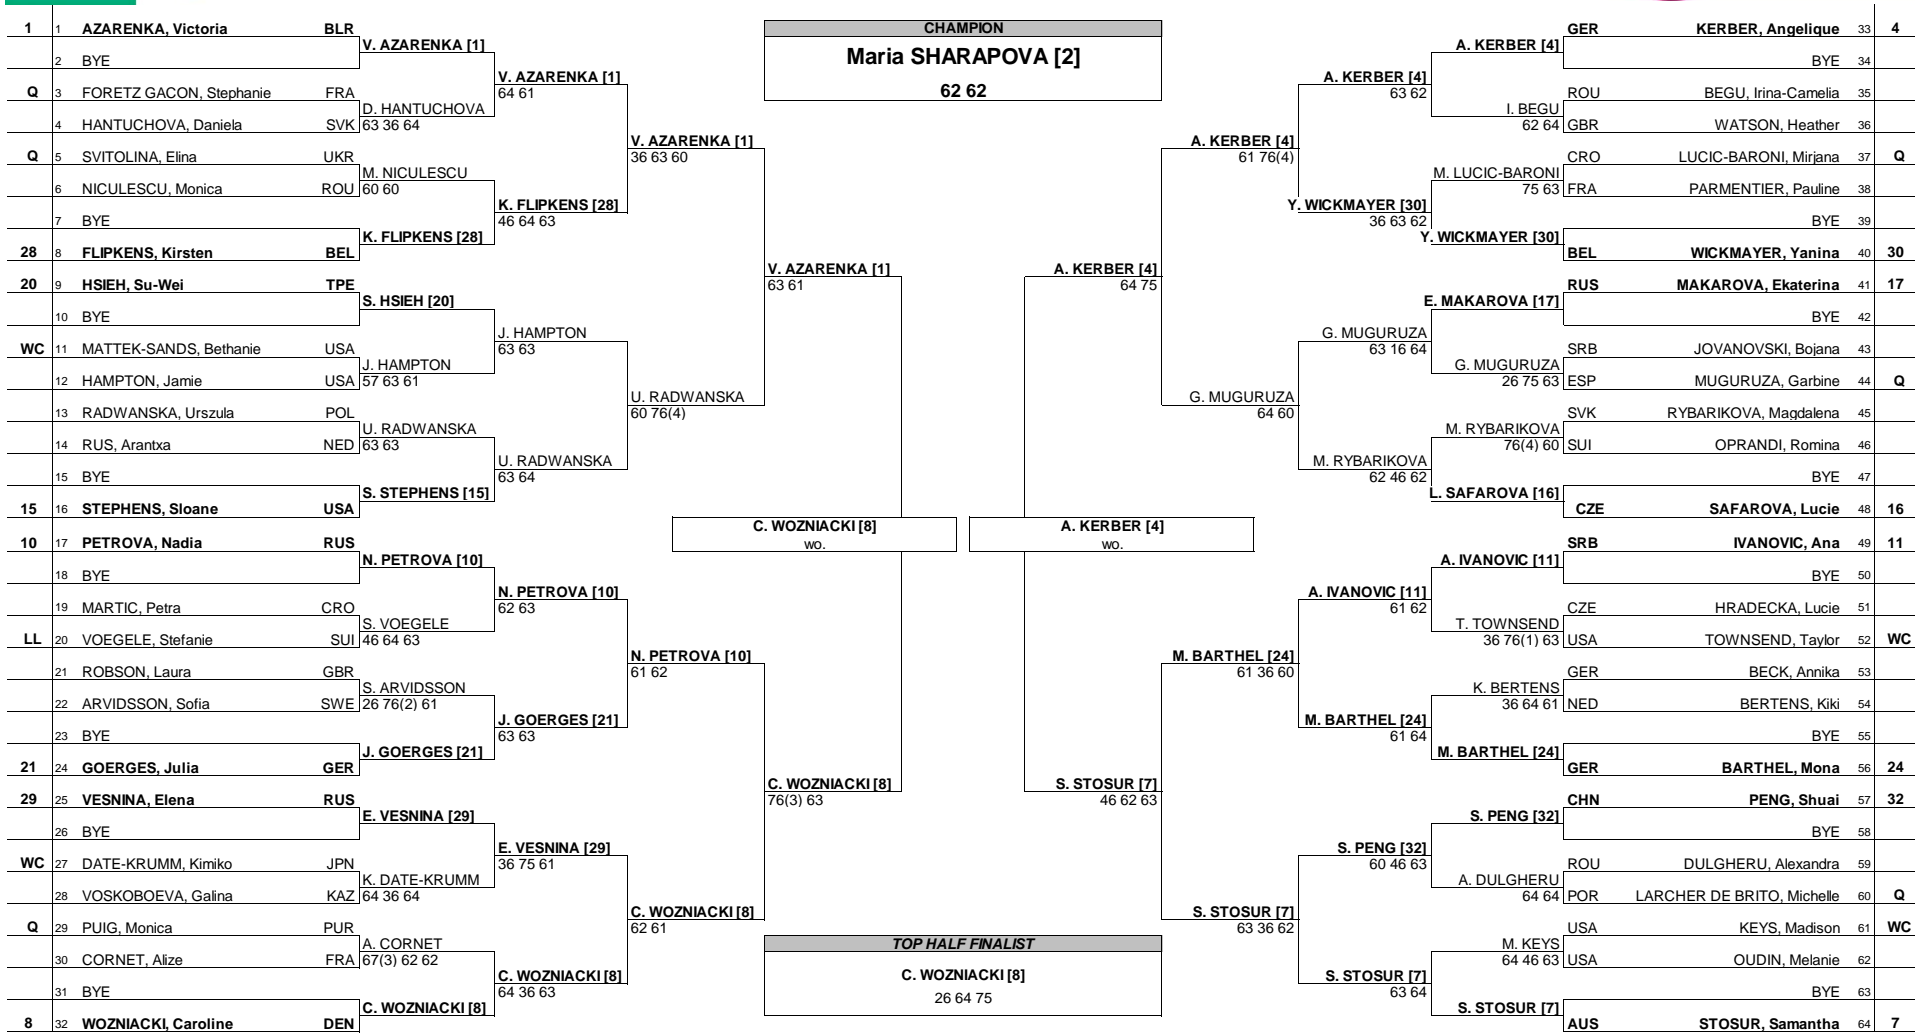

BNP PARIBAS OPEN

BNP Paribas Open MAIN DRAW SINGLES

Indian Wells, USA 4-17 March 2013
Hard, Plexipave
WTA Premier Mandatory - \$5,030,408

Seeded Players	Rank	Seeded Players	Rank	Prize Money	Pts.	Lucky Losers	Retirements/W.O.
1 AZARENKA, Victoria	2	9 BARTOLI, Marion	11	Winner \$1,000,000	1000	C. Gioral (Right Shoulder)	S. Stosur - Right Calf
2 SHARAPOVA, Maria	3	10 PETROVA, Nadia	12	Finalists \$500,000	700		V. Azarenka - Right Ankle
3 RADWANSKA, Agnieszka	4	11 IVANOVIC, Ana	13	Semi-Finalists \$225,000	450		
4 KERBER, Angelique	6	12 CIBULKOVA, Dominika	14	Quarter Finalists \$104,000	250		
5 KVITOVA, Petra	7	13 KIRILENKO, Maria	15	4th Round \$52,000	140		
6 ERRANI, Sara	8	14 VINCI, Roberta	16	3rd Round \$26,000	80		
7 STOSUR, Samantha	9	15 STEPHENS, Sloane	17	2nd Round \$16,000	50		
8 WOZNIACKI, Caroline	10	16 SAFAROVA, Lucie	18	1st Round \$11,000	5		

BNP PARIBAS OPEN

BNP Paribas Open

MAIN DRAW SINGLES

Indian Wells, USA 4-17 March 2013
Hard, Plexipave
WTA Premier Mandatory - \$5,030,408

Seeded Players	Rank	Seeded Players	Rank	Prize Money	Pts.	Lucky Losers	Retirements/W.O.
17 MAKAROVA, Ekaterina	19	25 SUAREZ NAVARRO, Carla	28	Winner	\$1,000,000	1000	C. Giorgi (Right Shoulder)
18 JANKOVIC, Jelena	21	26 PAVLYUCHENKOVA, Anastasia	29	Finalists	\$500,000	700	S. Stosur - Right Calf
19 ZAKOPALOVA, Klara	22	27 CIRSTEA, Sorana	30	Semi-Finalists	\$225,000	450	V. Azarenka - Right Ankle
20 HSIEH, Su-Wei	23	28 FLIPKENS, Kirsten	31	Quarter Finalists	\$104,000	250	
21 GOERGES, Julia	24	29 VESNINA, Elena	32	4th Round	\$52,000	140	
22 LEPCHENKO, Varvara	25	30 WICKMAYER, Yanina	33	3rd Round	\$26,000	80	
23 PASZEK, Tamira	26	31 SHVEDOVA, Yaroslava	34	2nd Round	\$16,000	50	
24 BARTHEL, Mona	27	32 PENG, Shuai	35	1st Round	\$11,000	5	